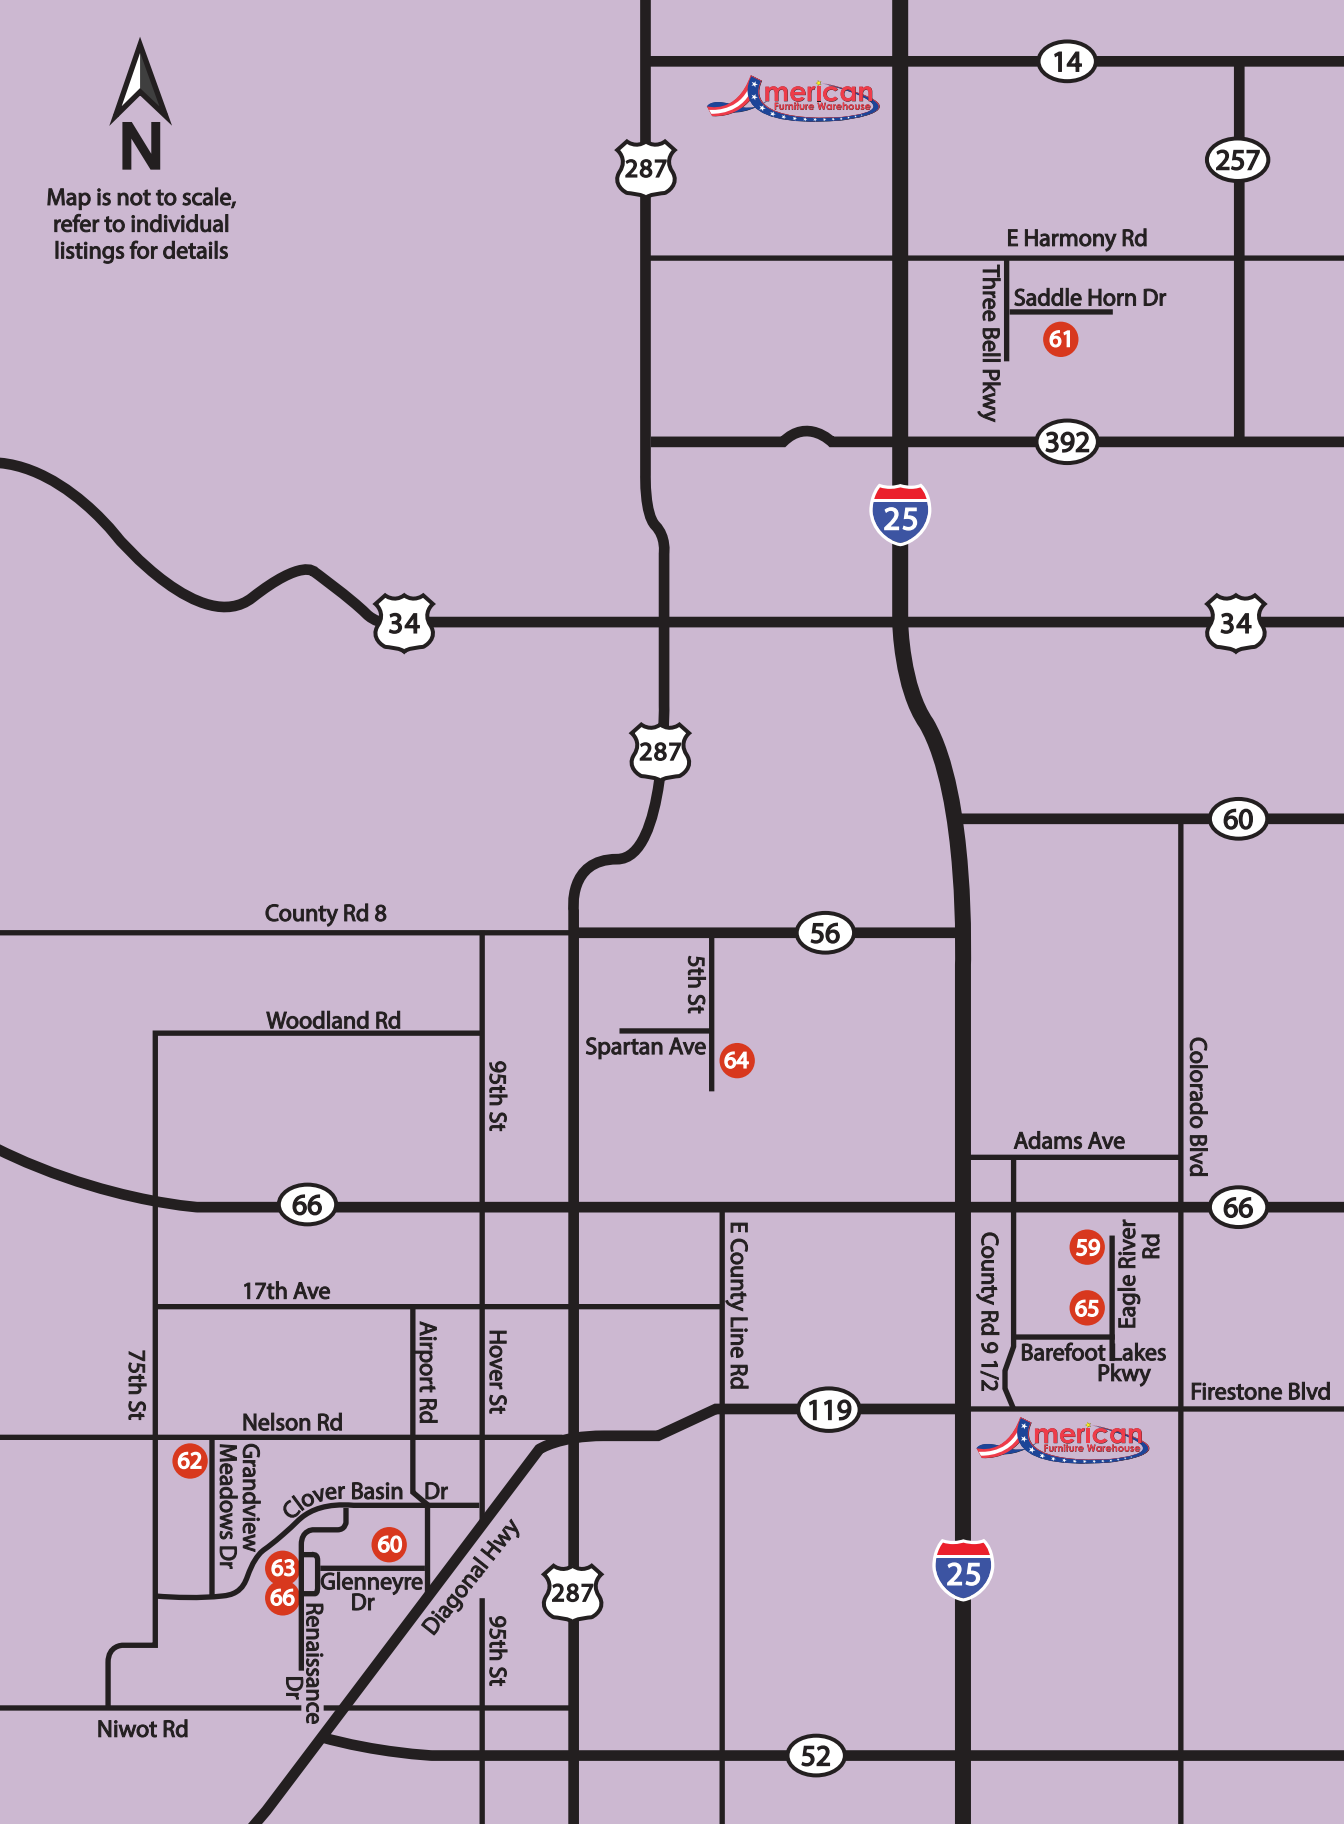

Map is not to scale,  
refer to individual  
listings for details

14

287

257

E Harmony Rd

Three Bell Pkwy

Saddle Horn Dr

61

Woodland Rd

5th St

Spartan Ave

64

Colorado Blvd

Adams Ave

66

66

17th Ave

E County Line Rd

59

Eagle River Rd

65

County Rd 9 1/2

Barefoot Lakes Pkwy

Firestone Blvd

Clover Basin Dr

60

Glenneyre Dr

63

66

Renaissance Dr

Diagonal Hwy

287