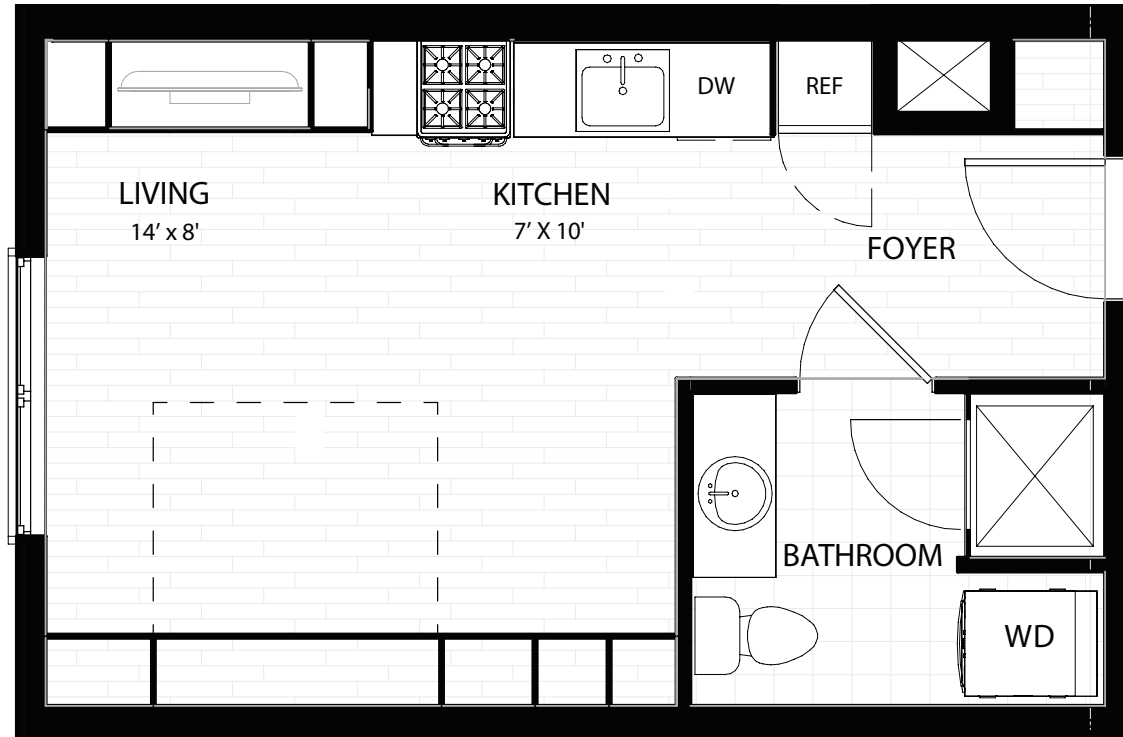

# EMBLEY

**STUDIO**  
**359 SQ FT**

The efficient use of space was the driving principle for our studio layouts. Each home includes built-in cabinetry and a custom murphy bed designed specifically for the Embley, with ample storage and plenty of closet space throughout.

The Embley is available on the second and third levels of The Nightingale.

All dimensions and specifications (including square footages) are approximate and provided for comparison purposes only. Actual areas may be smaller. Maps, site plans, floor plans, drawings and elevations are artist renderings and are for informational purposes only and should not be relied upon as representations, express or implied, of the project. Product availability, prices, floorplans, elevations, and specification levels, including square footages, are subject to change without notice or obligation. The sale of any or all homes may be changed or withdrawn at any time.