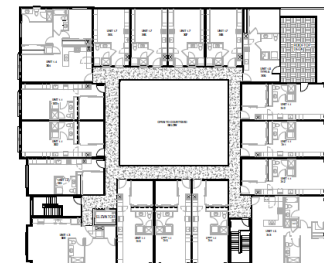

THE
NIGHTINGALE

EMBLEY

STUDIO
359 SQ FT

The efficient use of space was the driving principle for our studio layouts. Each home includes built-in cabinetry and a custom murphy bed designed specifically for the Embley, with ample storage and plenty of closet space throughout.

The Embley is available on the second and third levels of The Nightingale.

All dimensions and specifications (including square footages) are approximate and provided for comparison purposes only. Actual areas may be smaller. Maps, site plans, floor plans, drawings and elevations are artist renderings and are for informational purposes only and should not be relied upon as representations, express or implied, of the project. Product availability, prices, floorplans, elevations, and specification levels, including square footages, are subject to change without notice or obligation. The sale of any or all homes may be changed or withdrawn at any time.

thenightingaledenver.com

UNIT 1.4